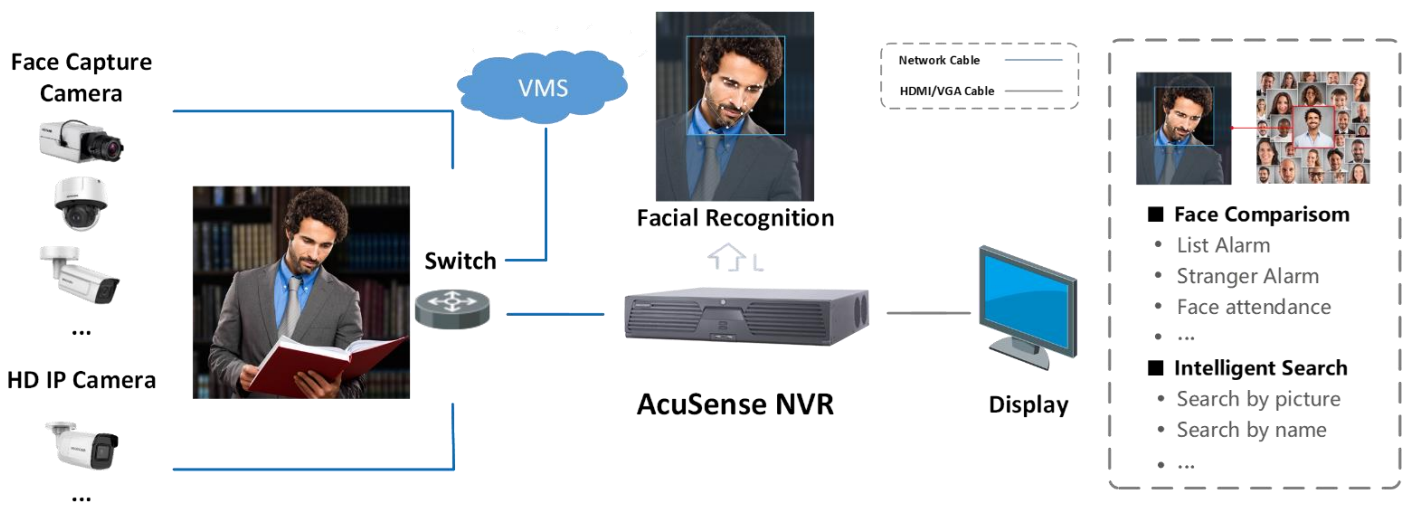

Network & Ethernet Access

- 2 self-adaptive 10/100/1000 Mbps Ethernet interfaces
- Hik-Connect & DDNS (Dynamic Domain Name System) for easy network management
- Smooth streaming technology
- Support web access without plug-in

Typical Application

Facial Recognition and Face Picture Comparison

Modeling and analyzing face pictures captured by cameras. Realize blacklist alarm and stranger alarm via face picture library. Search target people by picture and name features.