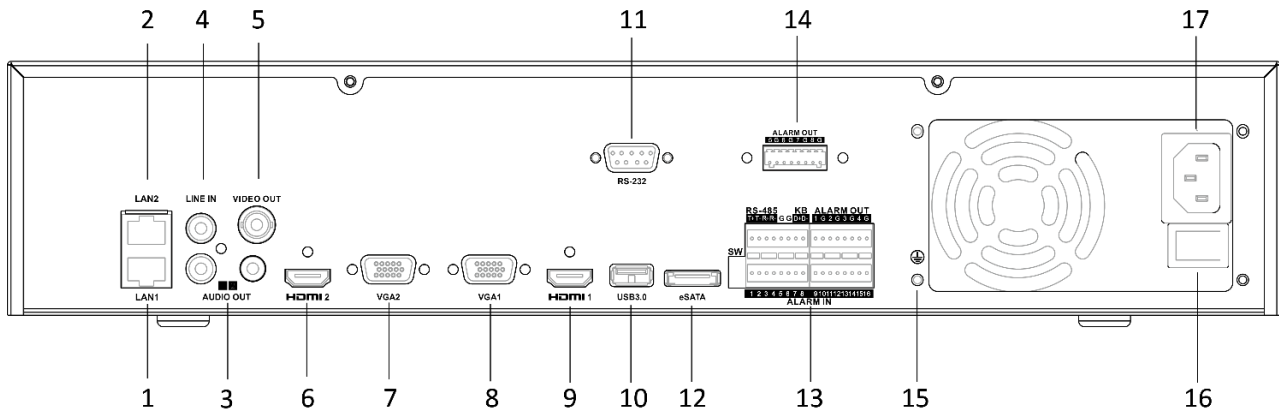

Remote connections	128
Network protocol	TCP/IP, DHCP, IPv4, IPv6, DNS, DDNS, NTP, RTSP, SADP, SMTP, SNMP, NFS, iSCSI, ISUP, UPnP™, HTTP, HTTPS
Network interface	2, RJ-45 10/100/1000 Mbps self-adaptive Ethernet interface
RAID	
RAID Type	RAID0, RAID1, RAID5, RAID6, RAID10
Auxiliary interface	
Serial port	RS-485 (full-duplex), RS-232, Keyboard
SATA	8 SATA interfaces
Capacity	Up to 10 TB capacity for each disk
eSATA	1 eSATA interface
Alarm in/out	16/8
USB interface	Front panel: 2 × USB 2.0; Rear panel: 1 × USB 3.0
General	
Power supply	100 to 240 VAC, 50 to 60 Hz
Consumption (without HDD)	≤ 30 W
Working temperature	-10 °C to 55 °C (14 °F to 131 °F)
Working humidity	10% to 90%
Chassis	2U chassis
Dimension (W × D × H)	442 × 459 × 92 mm (17.4"× 18" × 3.6")
Weight (without HDD)	≤ 8.7 kg (19.2 lb.)
Certification	
Obtained Certification	CE, FCC, IC
CE	EN 55032:2015, EN 61000-3-2, EN 61000-3-3, EN 50130-4
FCC	Part 15 Subpart B, ANSI C63.4-2014

1: Facial recognition and perimeter protection cannot be enabled at the same time. Enable one function will make the other one unavailable.

Dimension

ear: additional for
rack-mounting,
order
code: 190100194

scale/1:1;Unit/mm

Physical Interface

No.	Description	No.	Description
1	LAN1 interface	10	USB 3.0 interface
2	LAN2 interface	11	RS-232 serial interface
3	AUDIO OUT	12	eSATA interface
4	LINE IN	13	ALARM IN/OUT, RS-485 serial interface, Keyboard
5	VIDEO OUT	14	ALARM OUT
6	HDMI2	15	GND
7	VGA2	16	Power switch
8	VGA1	17	100 to 240 VAC power supply
9	HDMI1		