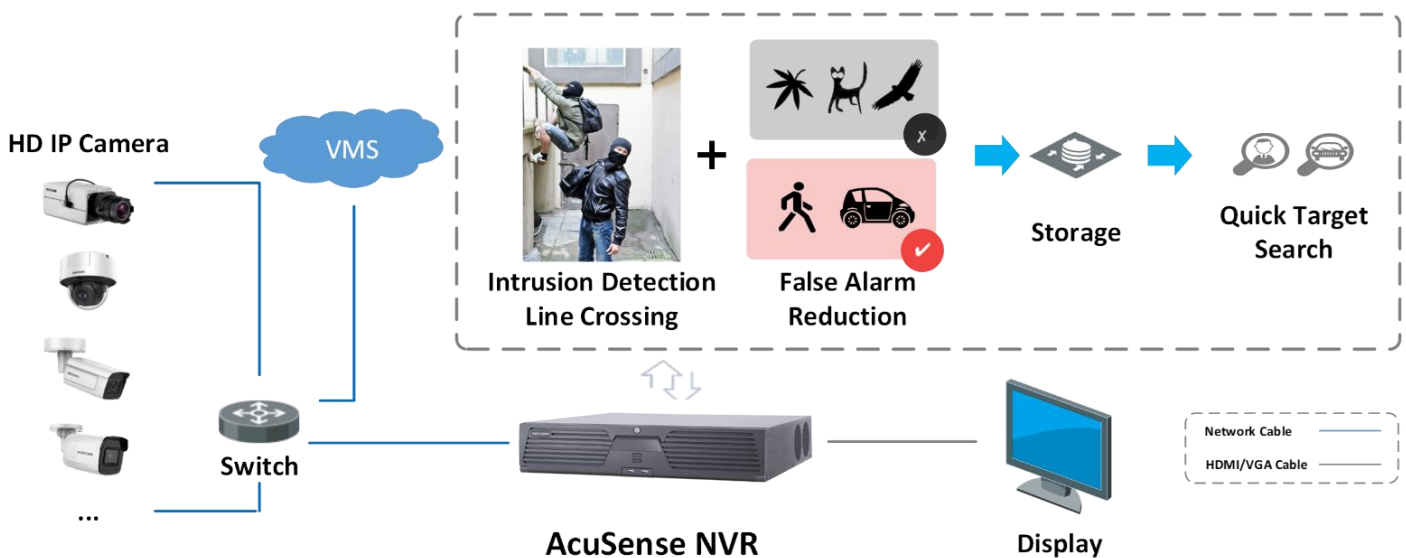

Perimeter Protection

Adopt deep learning algorithm to reduce false alarm, effectively reduces the false alarm caused by tree branches, leaves, shadow, light, vehicles, small animals, etc.