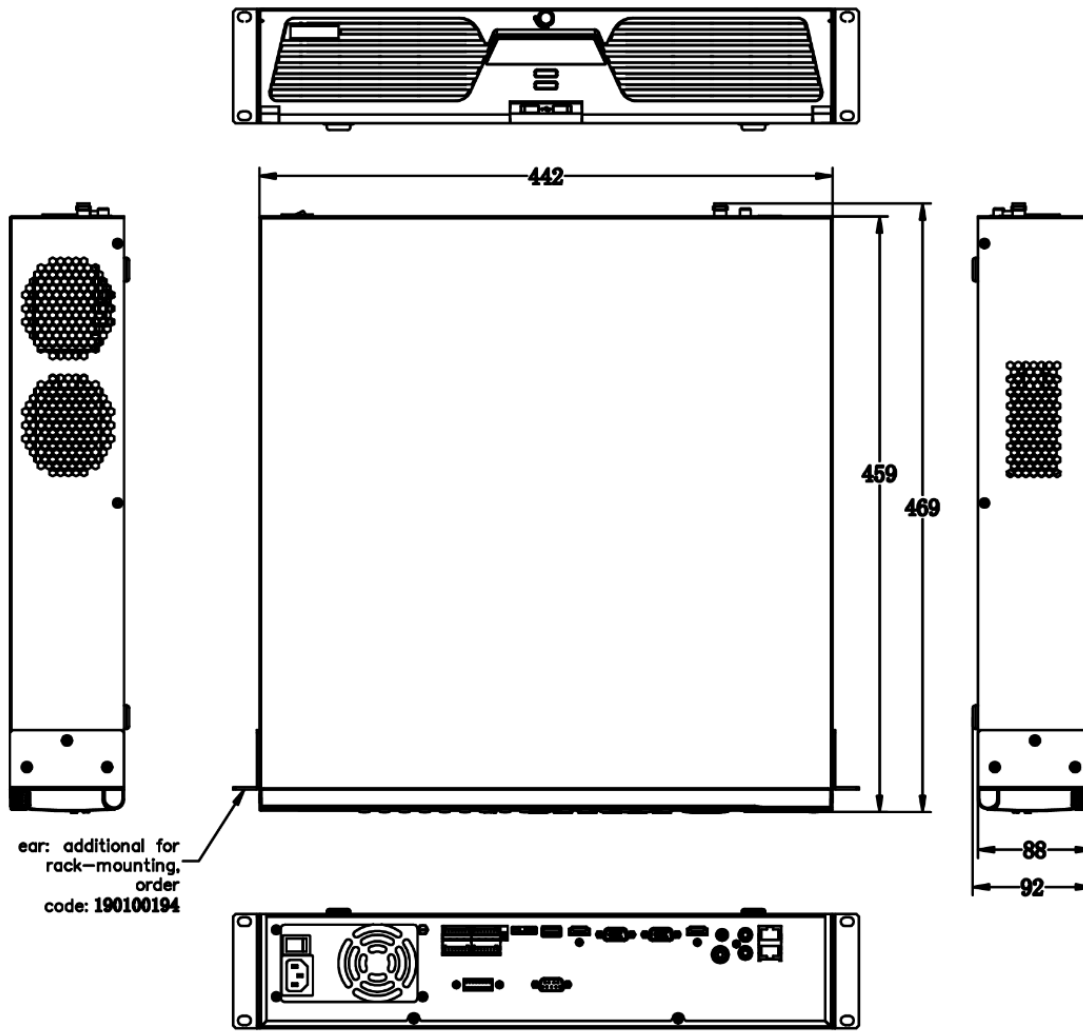

Dimension

ear: additional for
rack-mounting,
order
code: 190100194

scale/1:1;Unit/mm